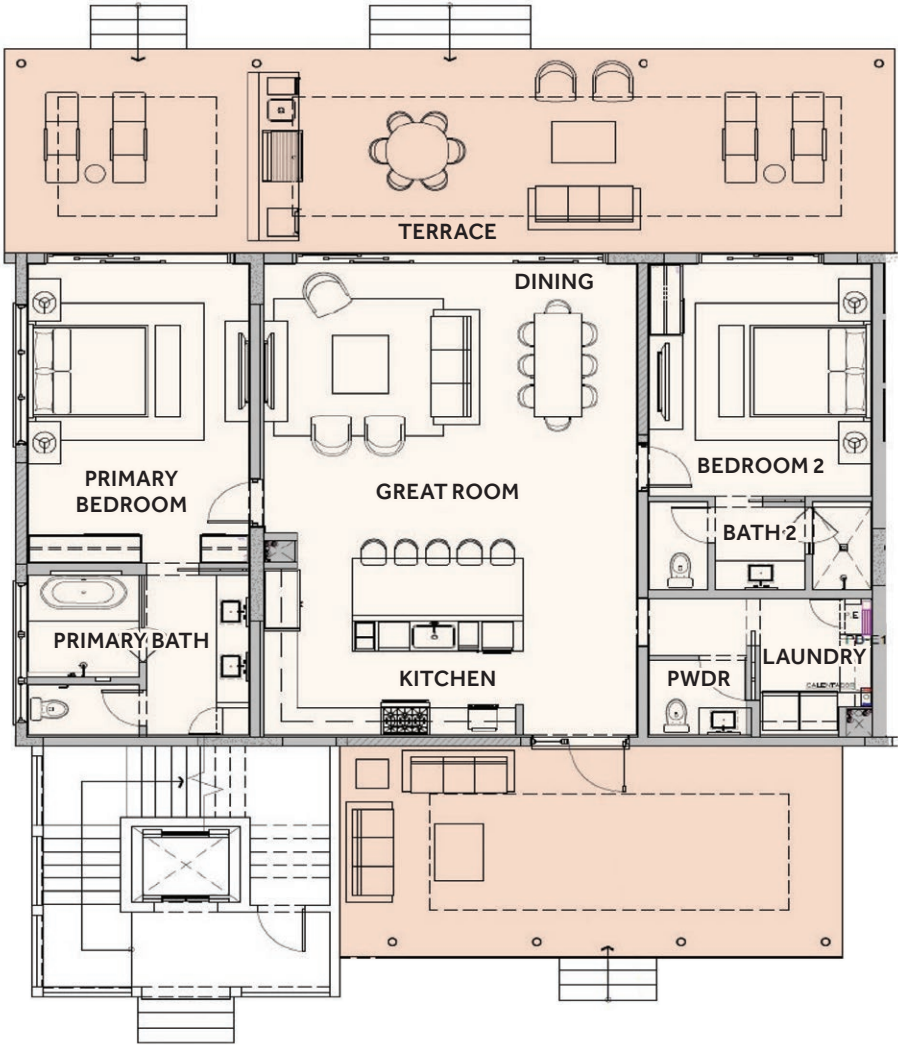

POINT RESIDENCE 8

Floor Plan

Living Space	SQ FT
Terrace	1,257
Interior	1,834
Total	3,091